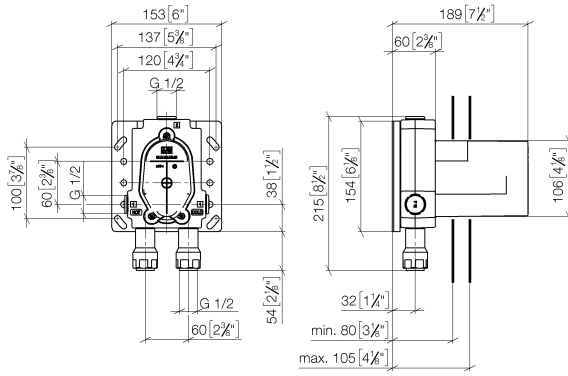

EDITION PRO Concealed single-lever mixer -

35 070 970 90

- lead-free, dezincification resistant
- 2x back flow preventer
- 2x female thread 1/2" connections
- 2x female thread 1/2" outlet
- 2x integrated supply stop
- dust cover
- sound and thermal insulation
- gauge 60 mm

Recommended miscellaneous

Extension 25 mm -

12 191 970 90

Recommended miscellaneous

Extension 25 mm -

12 190 970 90

EDITION PRO Concealed single-lever mixer -

35 070 970 90

mm [inches]

Certificates

LGA_19863.

LGA_19862.

WRAS_2207012.

EDITION PRO Concealed single-lever mixer -

35 070 970 90

Spare parts list

No.	Item Number	Name	Quantity used	Delivery time
1	04 30 31 024 01 90	fixing set	2	2
2	04 17 20 128 00 90	holder	1	2
3	04 31 20 006 00 90	plug	2	2
4	09 11 11 058 90	accessories	1	2
5	04 31 20 039 11 90	plug	1	2
6	90 18 40 151 00 90	insert	1	2
7	90 31 20 098 00 90	plug	1	2
8	90 17 01 189 00 90	sleeve	1	2
9	04 24 03 223 00 90	insert	2	2
10	09 16 01 014 90	ring	2	2
11	90 17 01 187 00 90	sleeve	1	2
12	04 31 20 100 00 90	plug	1	2
13	90 21 02 148 00 90	cap	1	2
14	04 14 03 155 00 90	gasket kit	1	2